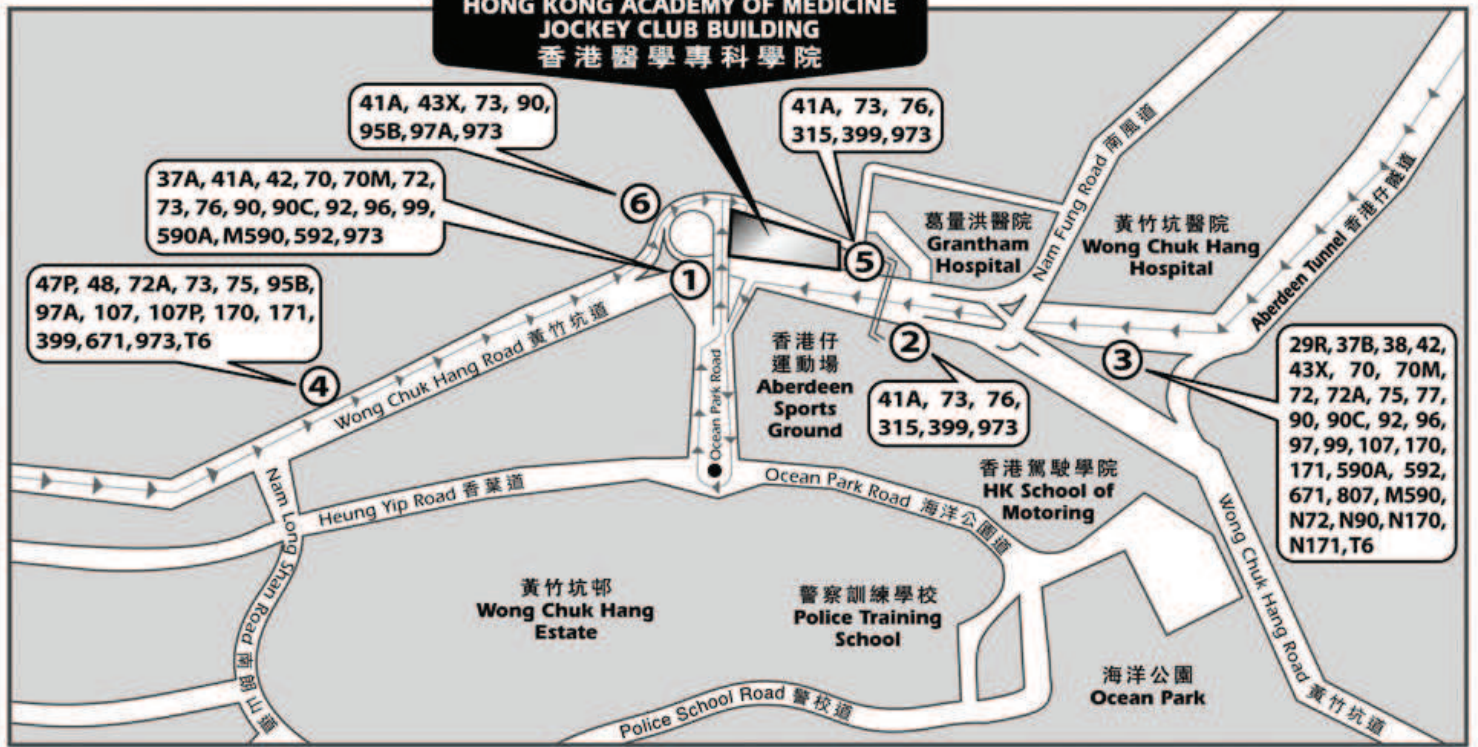

**HONG KONG ACADEMY OF MEDICINE
JOCKEY CLUB BUILDING
香港醫學專科學院**

Bus Stop 1

- 37A** Admiralty ↔ Chi Fu Fa Yuen
- 41A** North Point Ferry Pier ↔ Wah Fu (Central)
- 42** North Point Ferry Pier ↔ Wah Fu South
- 70** Central (Exchange Square) ↔ Aberdeen
- 70M** Admiralty (MTR Station) ↔ Tin Wan
- 72** Causeway Bay (Moreton Terrace) ↔ Wah Kwai
- 73** Wah Fu ↔ Stanley Prison
- 76** Causeway Bay (Moreton Terrace) ↔ Shek Pai Wan
- 90** Central (Exchange Square) ↔ Ap Lei Chau Estate
- 90C** Ap Lei Chau Main Street ↔ Central
- 92** Causeway Bay (Moreton Terrace) ↔ Ap Lei Chau Estate
- 96** Causeway Bay (Moreton Terrace) ↔ Lei Tung Estate
- 99** South Horizons ↔ Shau Kei Wan
- 590A** Admiralty ↔ South Horizons
- M590** Central (Exchange Square) ↔ South Horizons
- 592** Causeway Bay (Moreton Terrace) ↔ South Horizons
- 973** Tsim Sha Tsui (East) ↔ Stanley Market

Bus Stop 2

- 41A** North Point Ferry ↔ Wah Fu
- 73** Wah Fu ↔ Stanley Prison
- 76** Causeway Bay (Moreton Terrace) ↔ Shek Pai Wan
- 315** Ma Hang ↔ The Peak
- 399** South Horizons ↔ Stanley Village
- 973** Tsim Sha Tsui (East) ↔ Stanley Market

- 592** South Horizons ↔ Causeway Bay (Moreton Terrace)
- 671** Ap Lei Chau (Lee Lok Street) ↔ Diamond Hill MTR Station
- 807** Shatin Race Course ↔ Wah Fu
- M590** South Horizons ↔ Central (Exchange Square)
- N72** Quarry Bay (Hoi Chak Street) ↔ Wah Kwai
- N90** Central (Macau Ferry Terminal) ↔ South Horizons
- N170** Wah Fu ↔ Sha Tin KCR Station
- N171** South Horizons ↔ Cheung Sha Wan
- T6** Pak Tam Chung ↔ Shek Pai Wan

Mini-bus

4C mini-bus is available running from the mini-bus station on Lockhart Road (behind Sogo) to the Grantham Hospital, stopping in front of the Academy Building. Please note that the mini-bus runs on half hour intervals only and will be marked "4C - To Grantham Hospital"